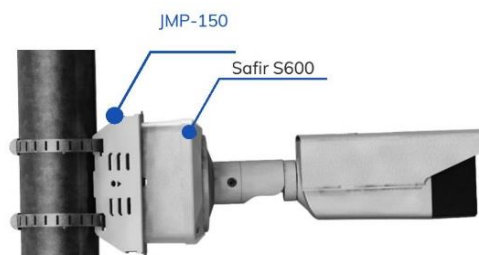

COLOR OPTIONS

Gray

White

Black

EAN CODE: 3743114142959